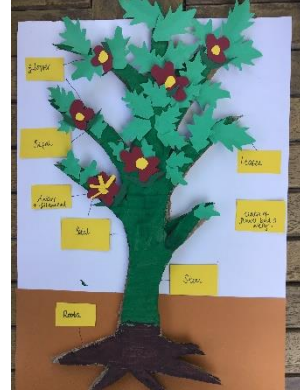

Wall of Wonderful Work