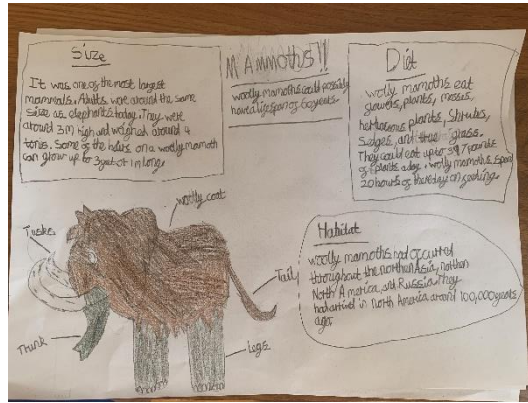

Fr each	
1	un
2	deux
3	trois
4	quatre
5	cinq
6	six
7	sept
8	huit
9	neuf
10	dix