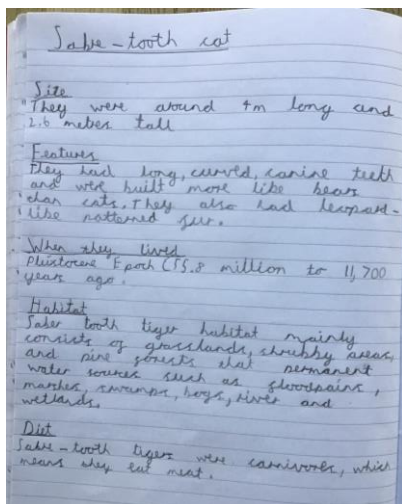

Year 3's Weekly Celebration of Learning

24.04.20

Wow! Well done Year 3. This week, we have been highly impressed by all of the fantastic work sent through and, more importantly, the motivated and positive learning attitudes. We know Google Classroom is brand new and we think you have done a fantastic job getting to grips with it this week. We have seen some fantastic plant sculptures and have been really impressed with how much you already know about the Stone Age! It would seem selfish of us to keep all of your brilliant work to ourselves, so each week we shall post a few pieces on a weekly newsletter which will go on Google Classroom and the school website, so make sure you send your work through! Thank you as well to all parents who are supporting home learning. We appreciate how challenging this can be at times and you are all handling it like superstars... you have definitely earned yourself a treat. We know there have been some technical glitches and we want to thank you for your patience. Have a wonderful, relaxing weekend! – Mrs Ali and Miss Tamimi

Reminders –

- If you have not yet given permission for your child's work to appear on Pobble/the school website and are happy for it to be shared, please confirm that with the class teacher.
- Keep practising on Times Table Rockstars and taking Accelerated Reader quizzes on the books you read. Do get in touch if you need any log ins

Writing Corner