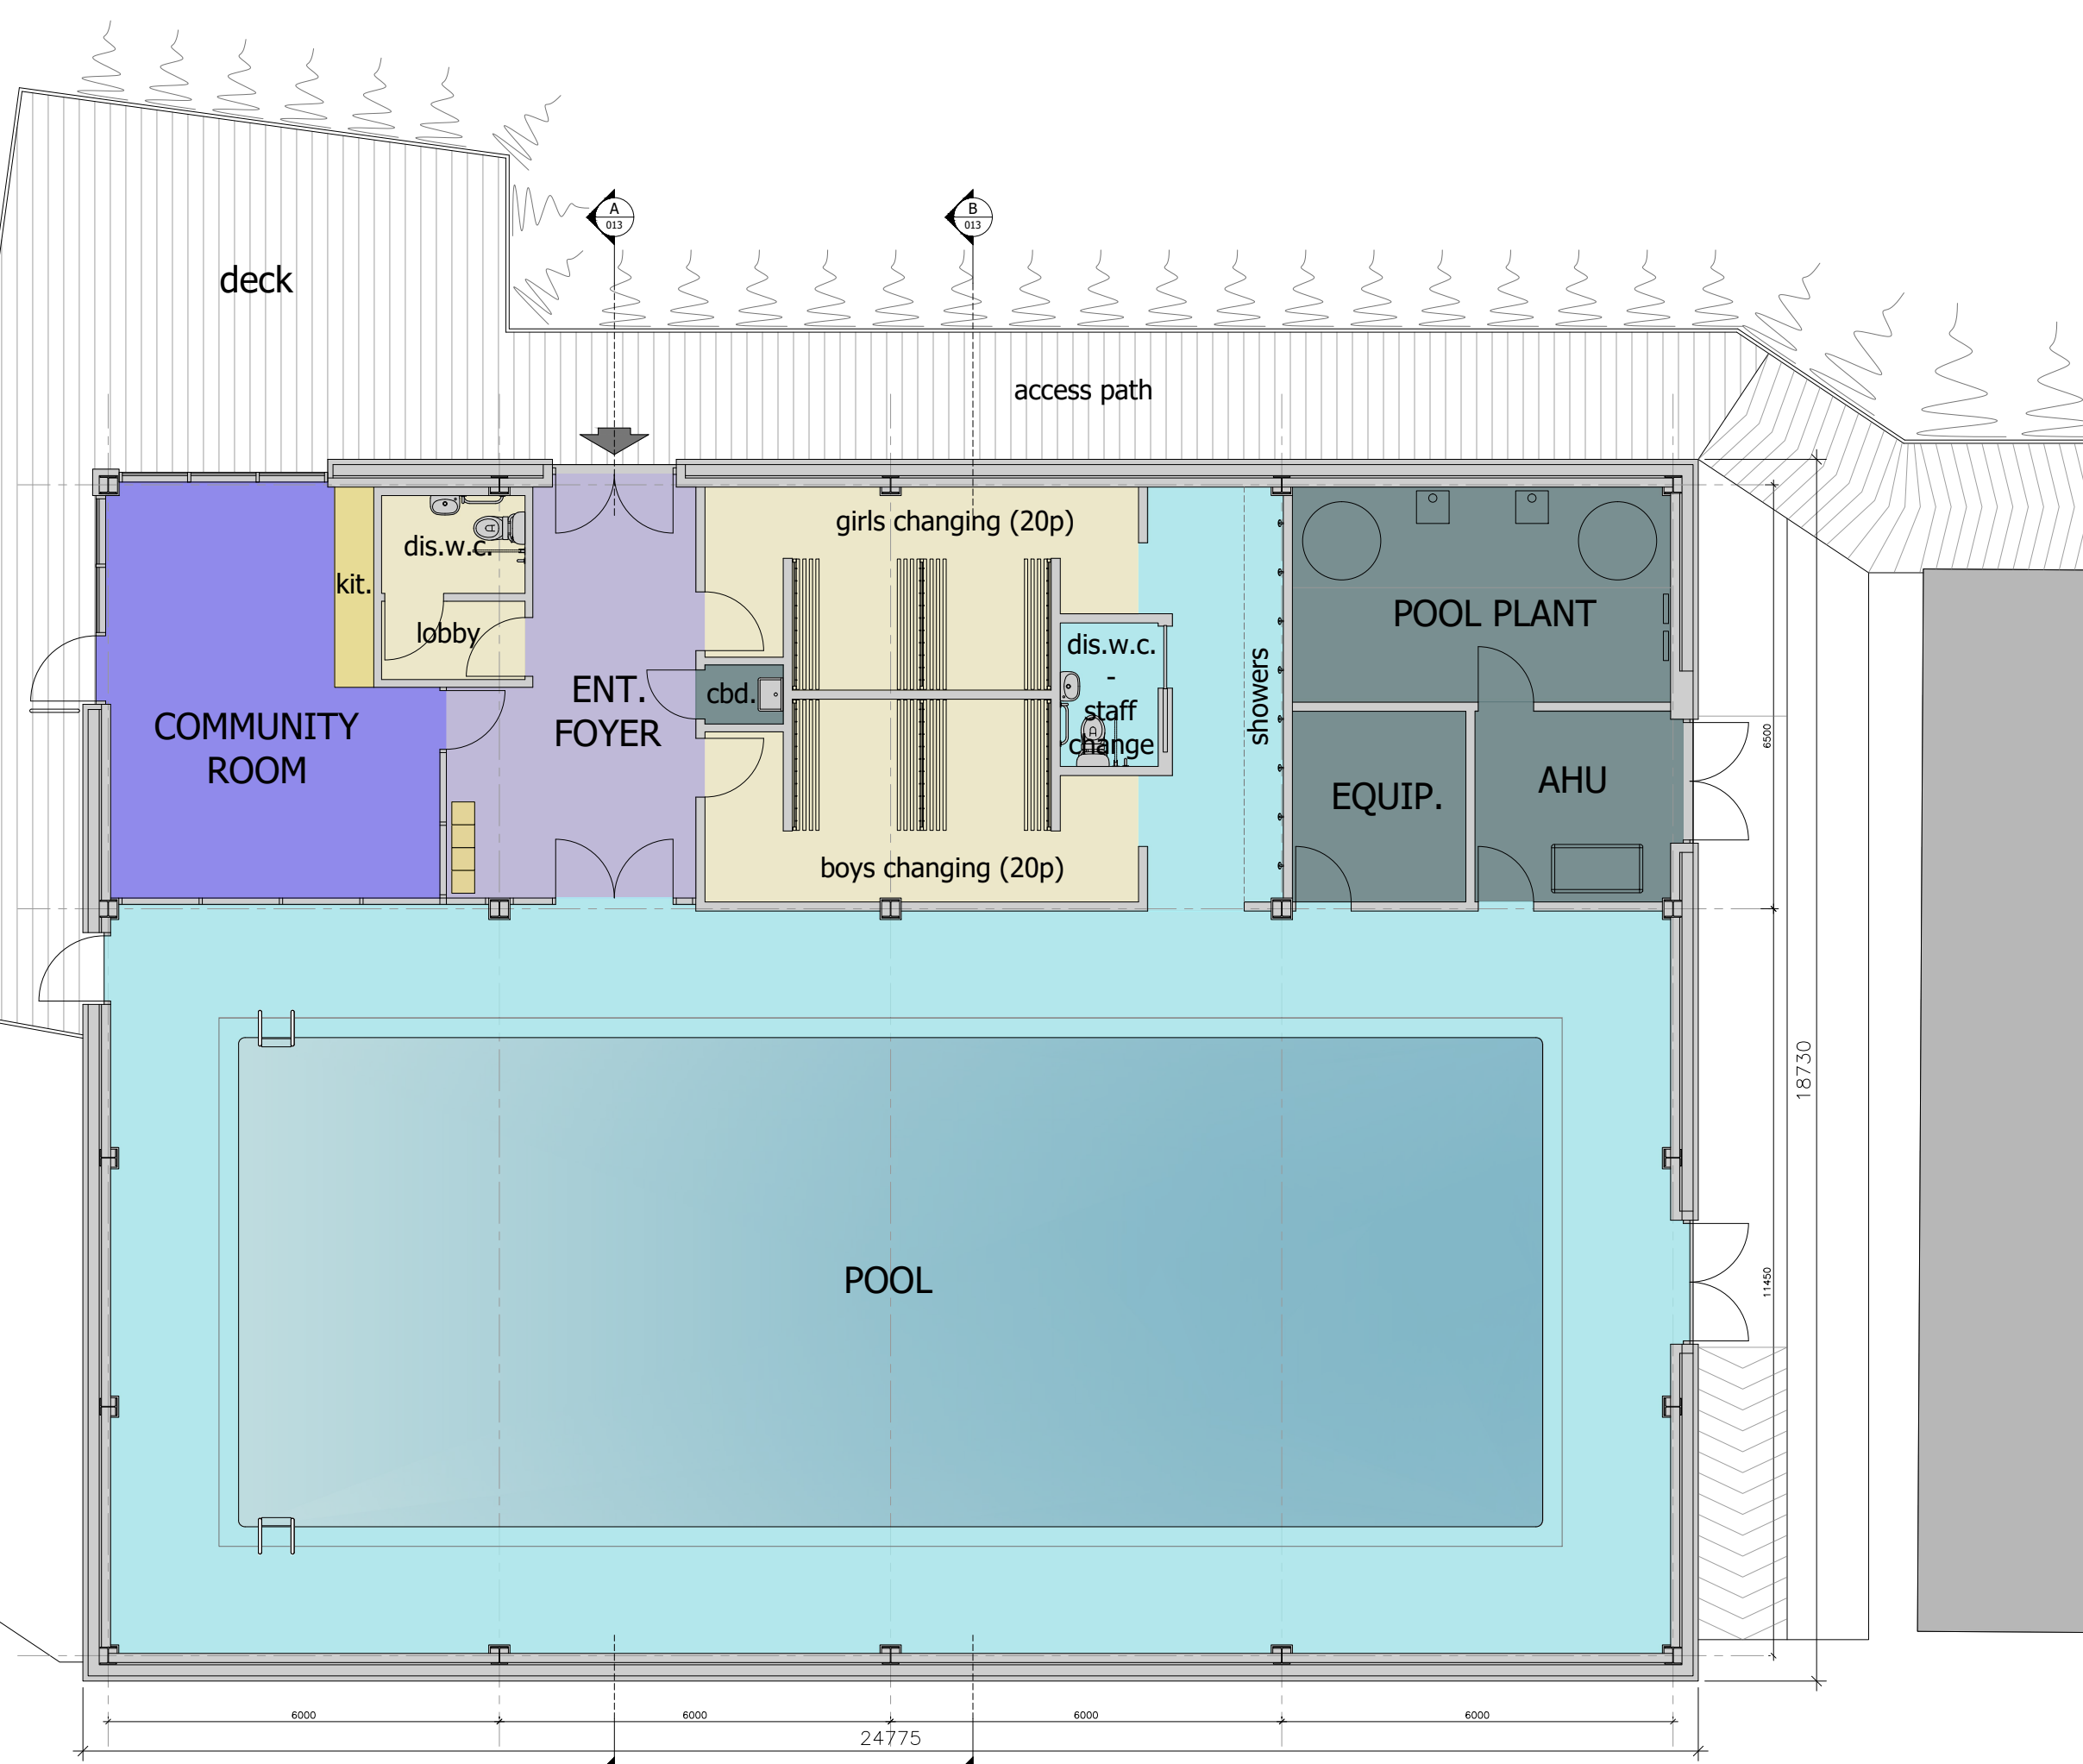

No.	Revision	Date

1 PROPOSED POOL ENCLOSURE PLAN
Scale: 1:100

PLANNING

JL Project
Claygate Primary School
Swimming Pool Enclosure

JL Drawing Title
PROPOSED PLAN

Scale	Date	Dwn
1:100@A3	Jan '21	DD
Drawing No.	Rev.	
842_011	-	
CAD Ref.		

DO NOT SCALE - ALL DIMENSIONS TO BE CHECKED ON SITE
THIS DRAWING IS COPYRIGHT